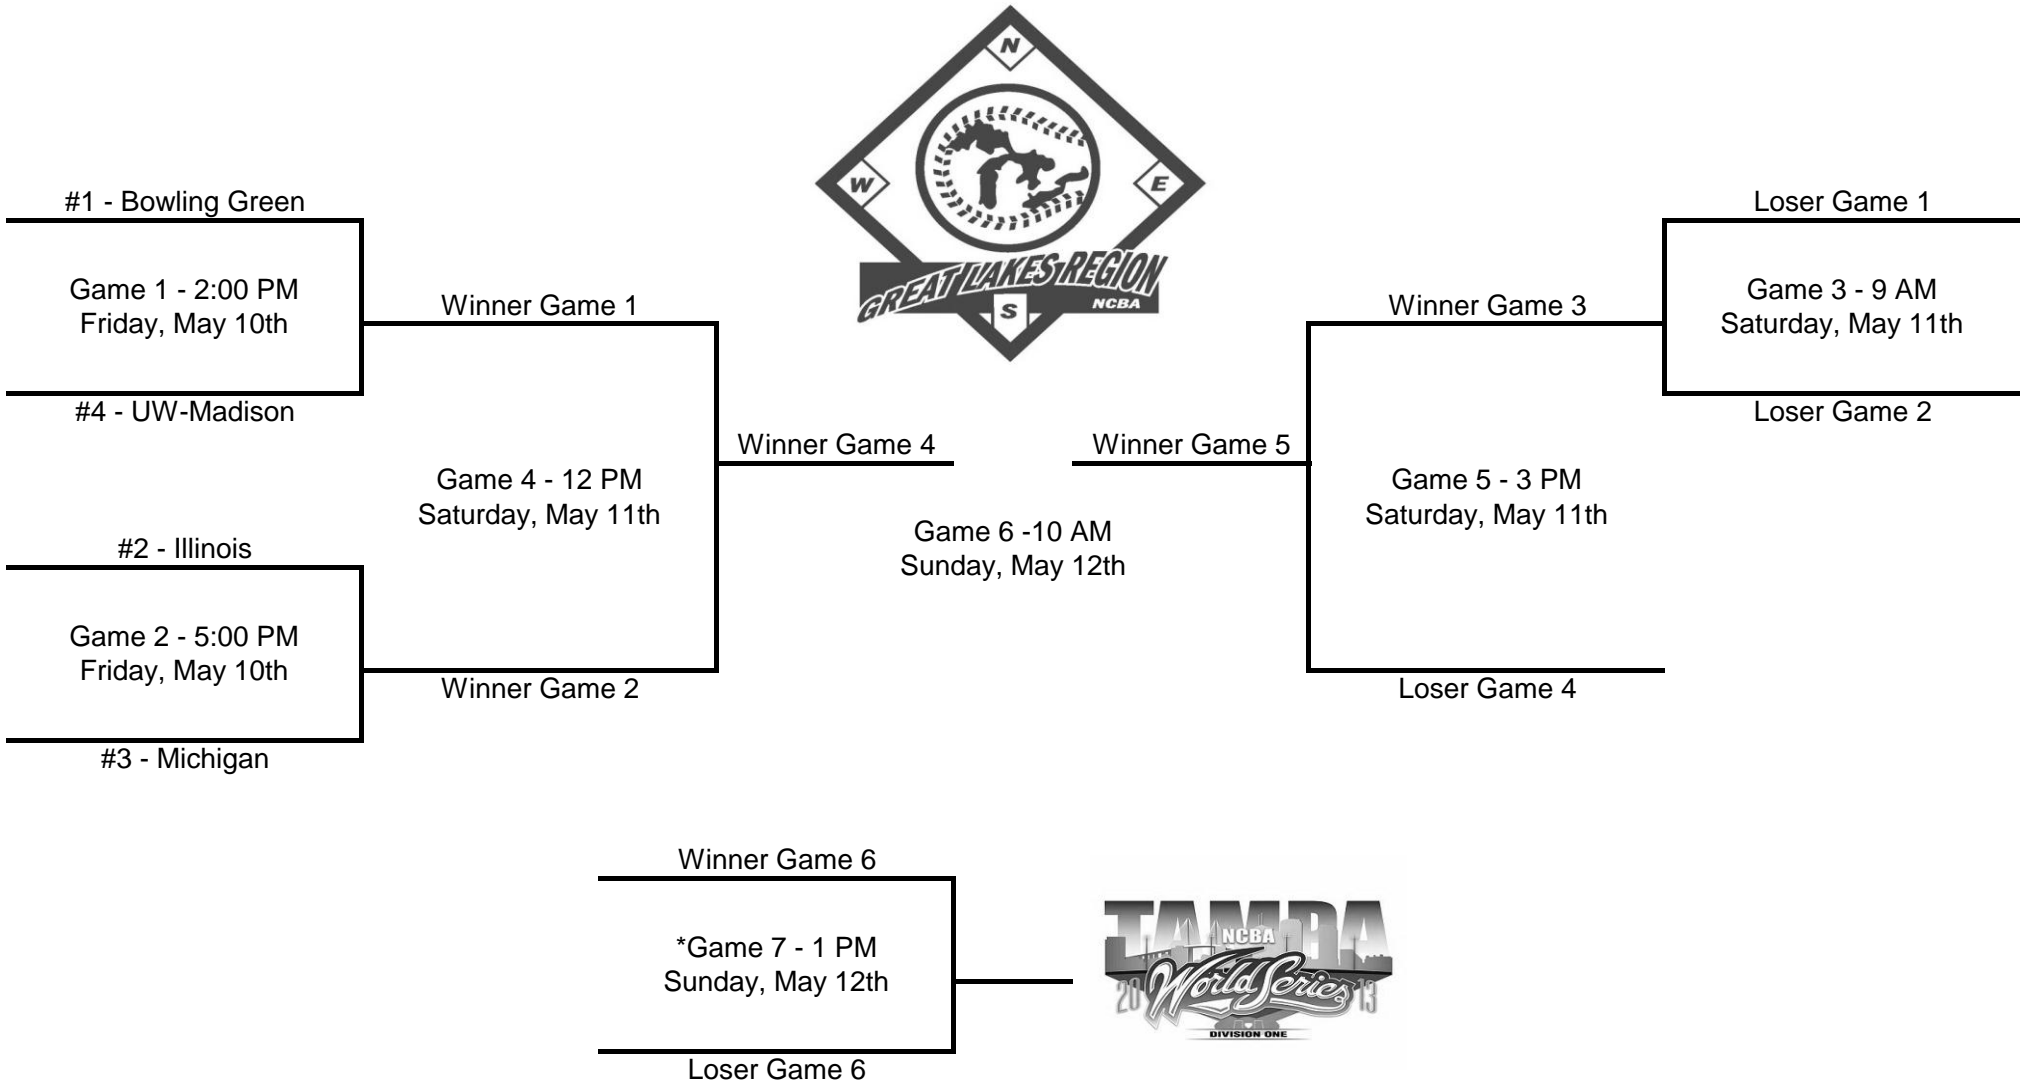

2013 Great Lakes Regional Tournament

***If Necessary**
 Higher seed is home team, unless lower seed has higher tournament winning percentage.