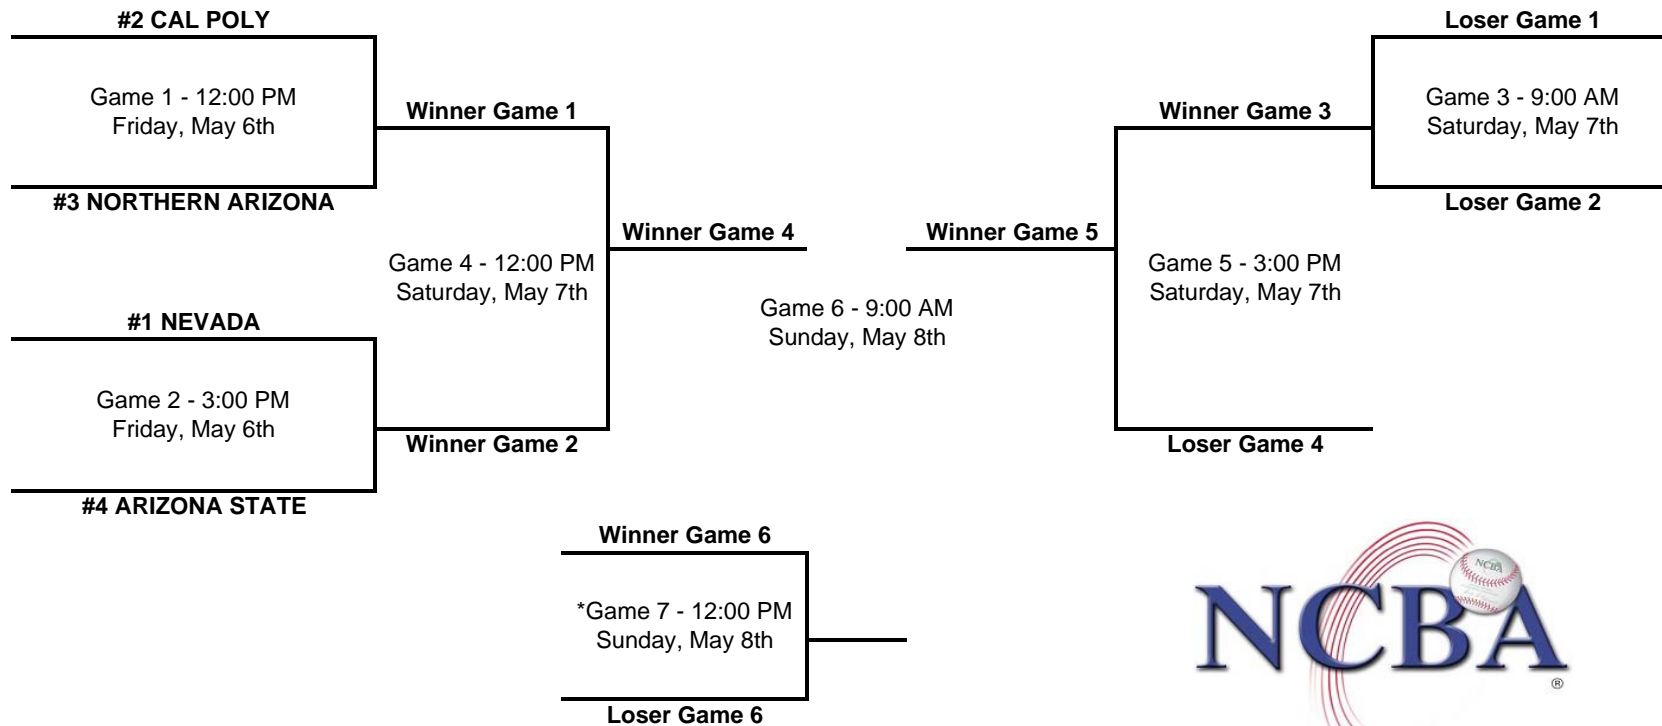

2016 Southern Pacific Regional Tournament Bracket

Antelope Valley College Baseball Field: Lancaster, CA.

***If Necessary**
Higher seed is home team, unless lower seed has higher tournament winning percentage.