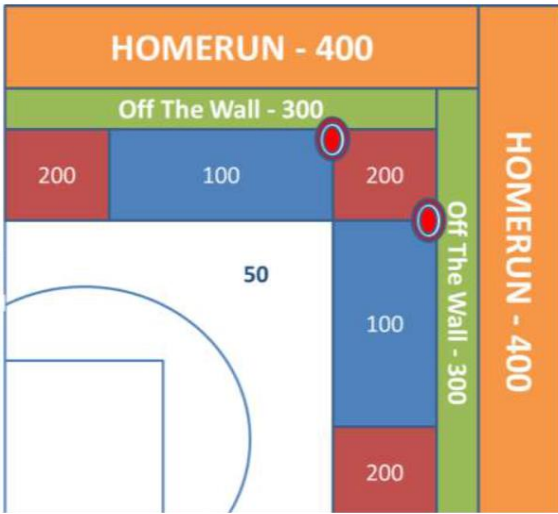

The Prizes:

- ☐ 1st Place = **$300** Cash Prize
- ☐ Two **$50 Gift Card** Giveaways for Crowd During the Event
- ☐ Chance to hit two Hit It Here targets worth **$250** each
  - ☐ Note: Prize only given on first instance

The Rules:

- ☐ 20 Teams (1 from each school)
- ☐ 4 Players Per Team: 3 Hitters/1 Pitcher
- ☐ 2:30 Minute Time Limit Per Round
- ☐ 5 Swings Per Hitter for a Total of 15 Per Team
- ☐ Hitters allowed to use wood or aluminum
- ☐ Teams Accumulate Points Based on Where the Ball Lands After Each Swing
- ☐ Top 6 Teams Advance to Finals
- ☐ Bonus: If 5 Players from Team in Uniform in Stands During Round = +200 Points
- ☐ Tie-Breaker: Fastest Time