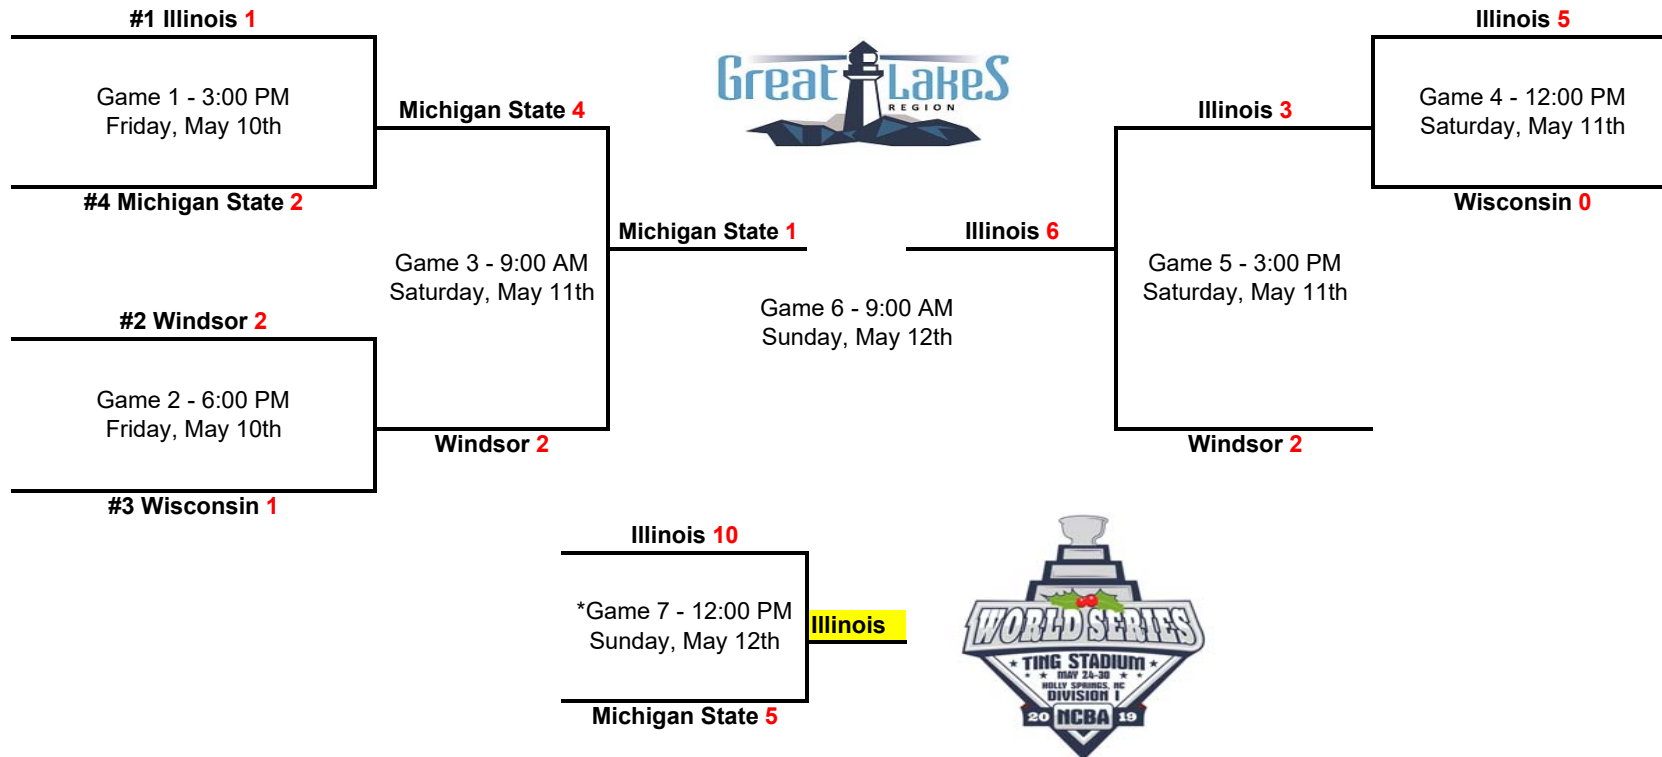

# 2019 Great Lakes Regional Tournament Bracket

## Ozinga Field: Crestwood, IL.

**\*If Necessary**  
 Higher seed is home team, unless lower seed has higher tournament winning percentage.

# 2019 Gulf Coast Regional Tournament Bracket

Legends Field: Euless, TX.

\*If Necessary  
Higher seed is home team, unless lower seed has higher tournament winning percentage.