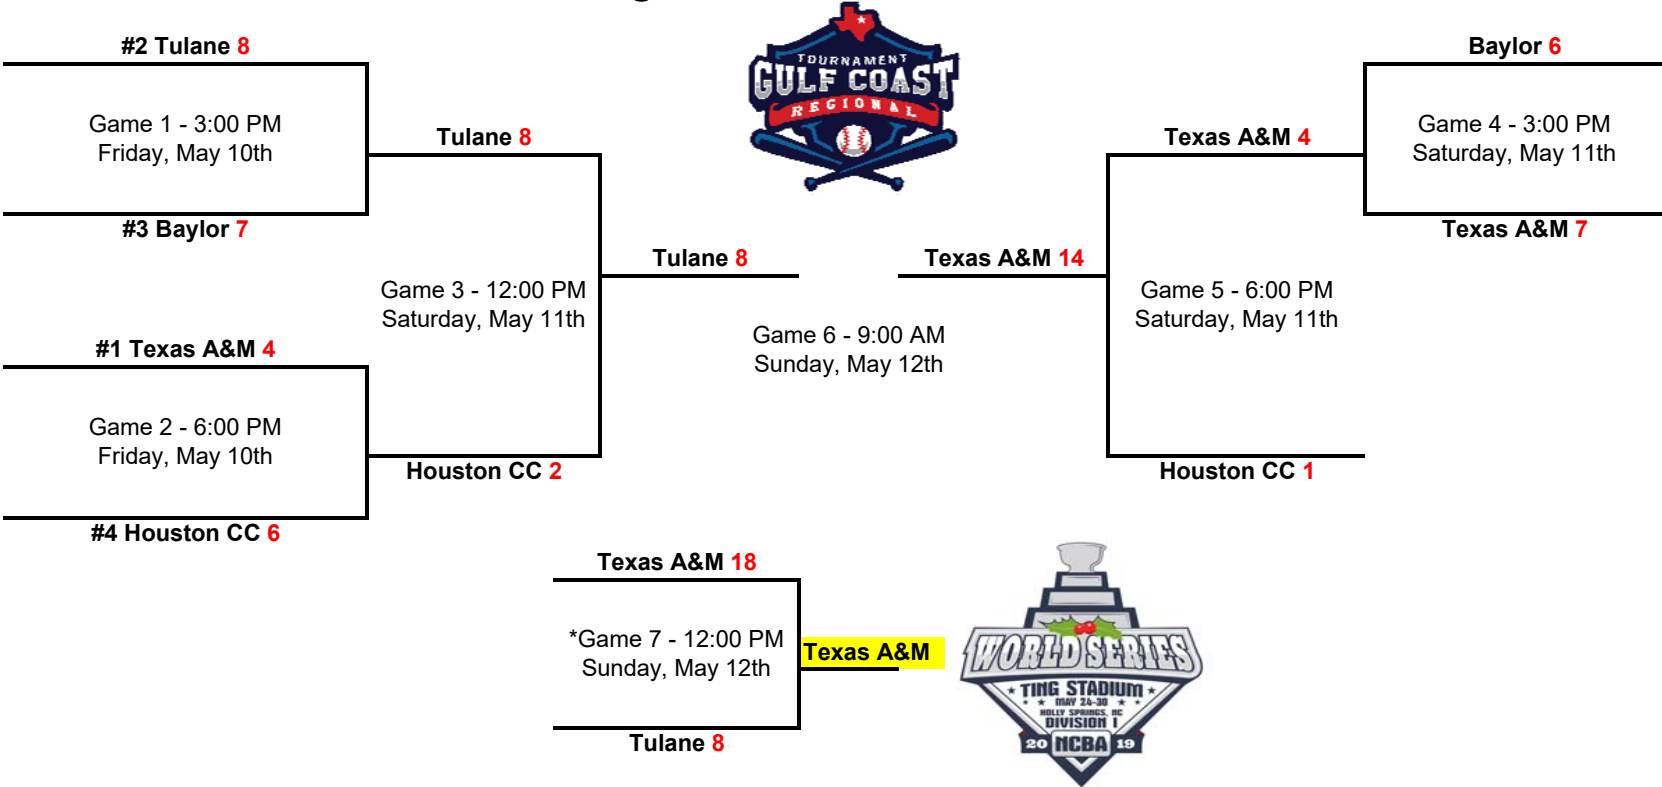

# 2019 Great Lakes Regional Tournament Bracket

## Ozinga Field: Crestwood, IL.

**\*If Necessary**  
 Higher seed is home team, unless lower seed has higher tournament winning percentage.

# 2019 Gulf Coast Regional Tournament Bracket

Legends Field: Euless, TX.

\*If Necessary  
Higher seed is home team, unless lower seed has higher tournament winning percentage.