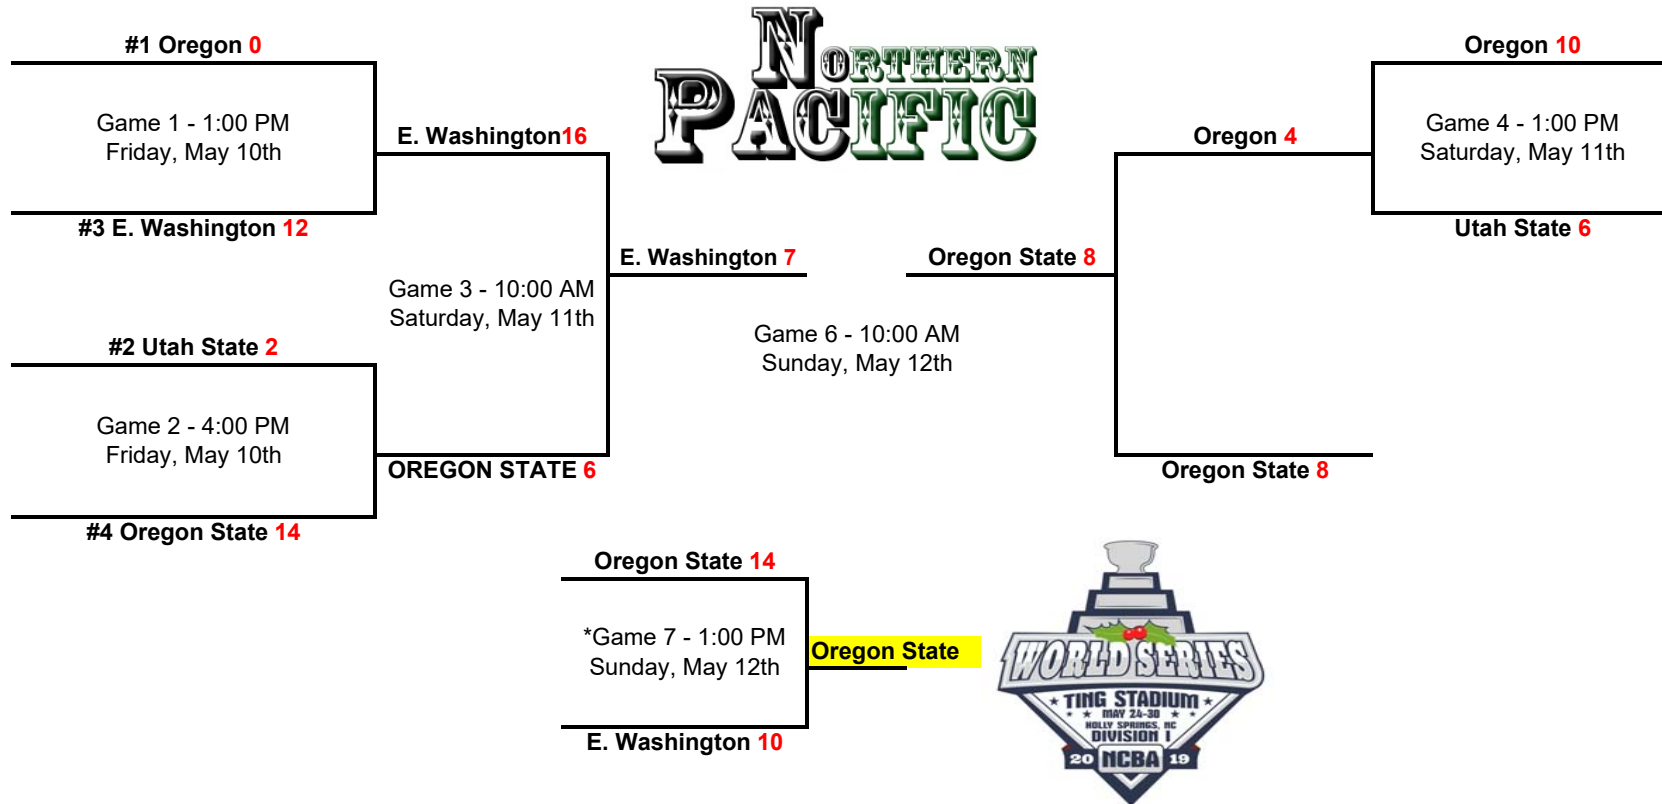

2019 Northern Pacific Regional Tournament Bracket

Memorial Stadium: Boise, ID.

*If Necessary
Higher seed is home team, unless lower seed has higher tournament winning percentage.