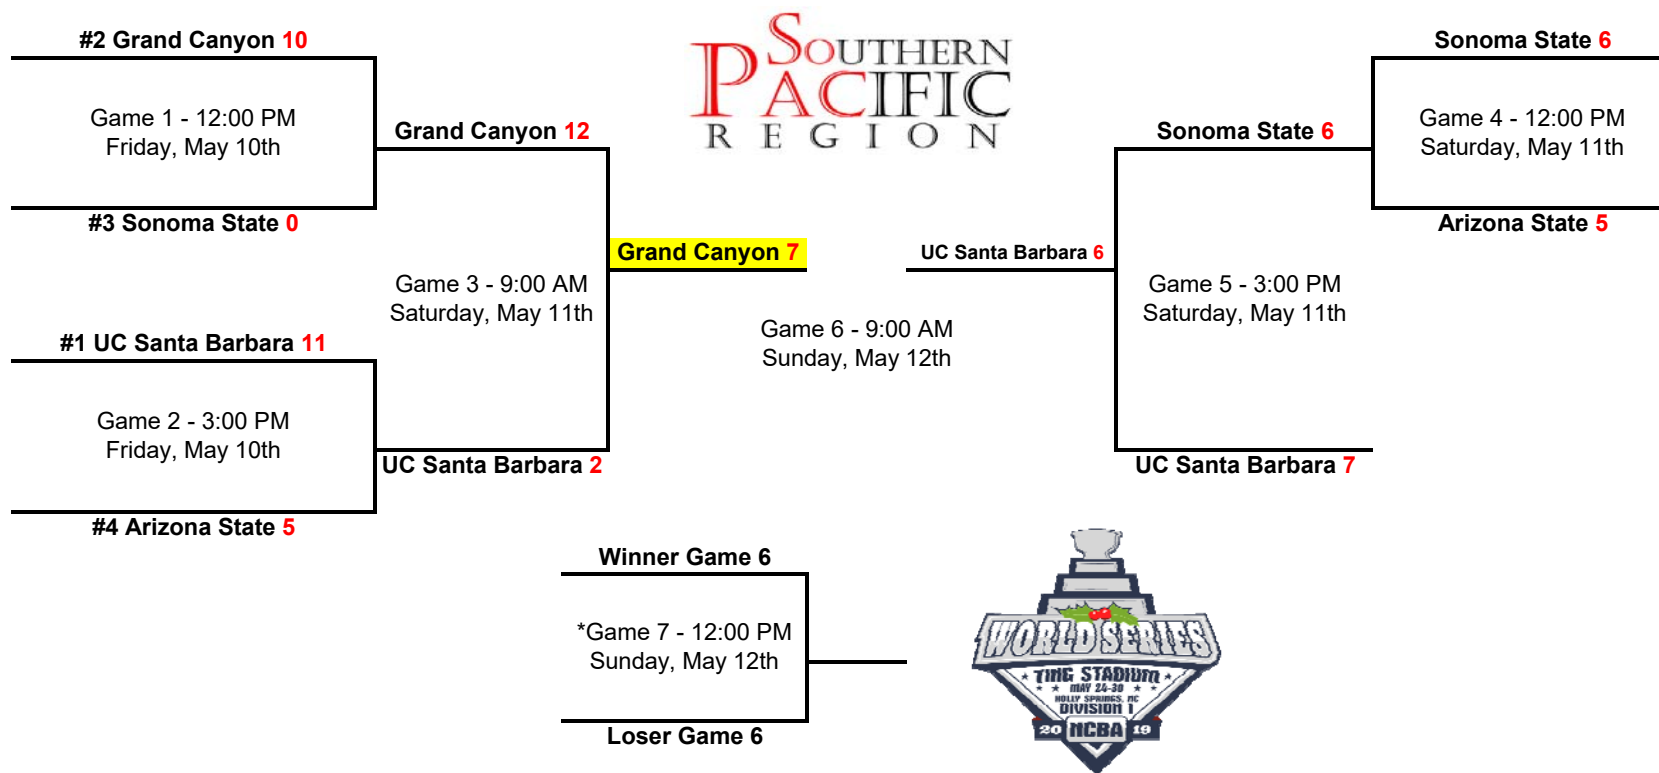

2019 Southern Pacific Regional Tournament Bracket

Antelope Valley College Baseball Field: Lancaster, CA.

*If Necessary

Higher seed is home team, unless lower seed has higher tournament winning percentage.