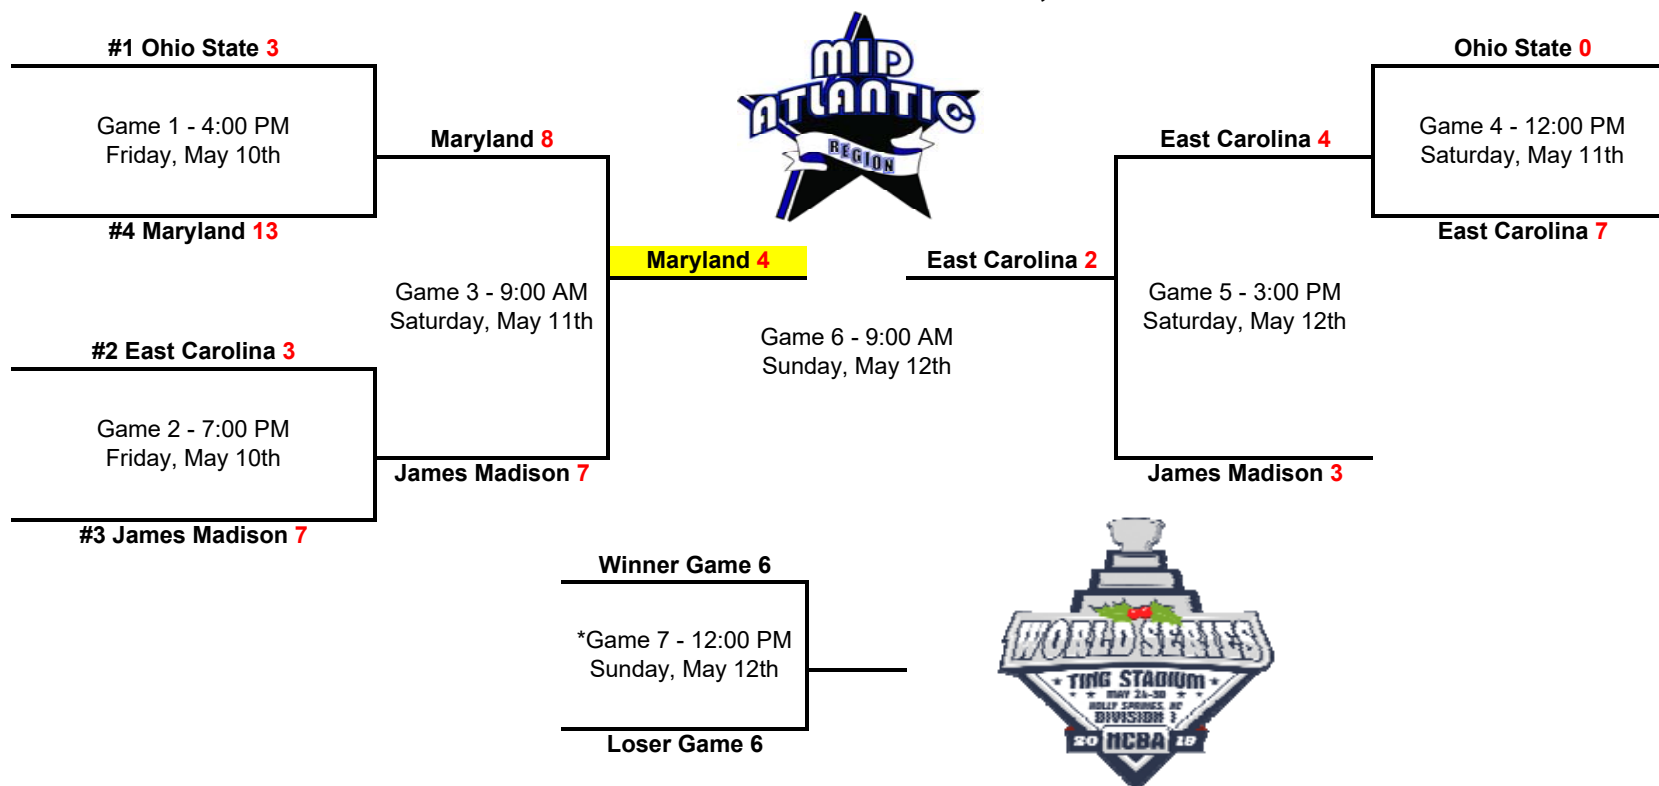

2019 Mid Atlantic Regional Tournament Bracket

Hooker Field: Martinsville, VA.

*If Necessary

Higher seed is home team, unless lower seed has higher tournament winning percentage.